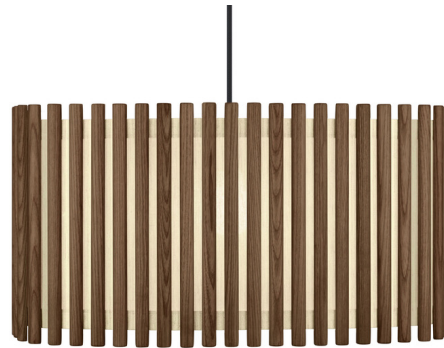

Lightology

lightology.com
866-954-4489
04-14-26

Project: _____

Company: _____

Location: _____ Fixture Type: _____

SPEC #: **VIT1256031**

Approved On: _____ Approved By: _____

Komorebi Rectangular Pendant By Umage

Description

The Komorebi Rectangular Pendant will introduce a calming presence into any interior with its subtle contrast between wood and polyester textile. Vertical oak slats are arranged in a rectangle for a clean-lined design that showcases the natural beauty of the wood grain. The fabric diffuser creates a soft glow for a light, ethereal expression, which is grounded by the earthiness of the wood.

Shown in black / dark oak

Specifications

| | |
|-------------------|-----------------------------------|
| COLOR | Dark Oak |
| BODY FINISH | Black |
| WATTAGE | 15W |
| DIMMER | N/A |
| DIMENSIONS | 19.9"W x 10.2"H x 12.2"D |
| BULB NOT INCLUDED | 1 x A19/Medium (E26)/15W/120V LED |
| COUNTRY OF ORIGIN | China |