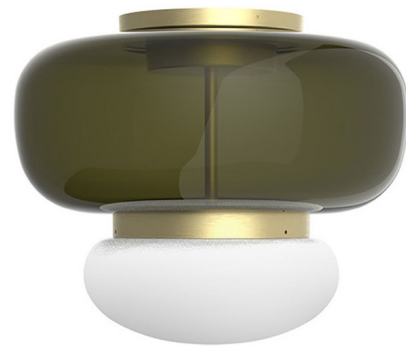

Lightology

lightology.com
866-954-4489
04-24-26

Project: _____
Company: _____
Location: _____ Fixture Type: _____
SPEC #: **VIS1256093**
Approved On: _____ Approved By: _____

Faro Ceiling Light By Vistosi

Description

The Faro Ceiling Light features a pair of glass sections joined by a metal ring for a balanced, harmonious expression. The integrated LED light source is housed within a white glass dome to minimize glare while providing softly diffused light. The upper glass portion adds a decorative touch that will complement a variety of interior decor styles.

Shown in painted brass / old green

Specifications

COLOR Old Green
BODY FINISH Painted Brass
WATTAGE 13W
DIMMER Standard 120V
DIMENSIONS 14"W x 11.5"H
INTEGRATED LED MODULE 1 x LED/13W/120V LED

Technical Information

LAMP COLOR 2700K
LUMENS/WATT 153.85
LUMINOUS FLUX 2000 lumens

CLICK TO VIEW PRODUCT

Notes: