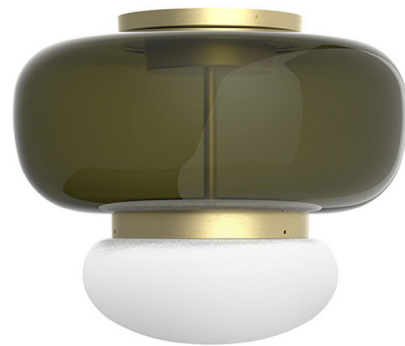

## Faro Ceiling Light By Vistosi

### Description

The Faro Ceiling Light features a pair of glass sections joined by a metal ring for a balanced, harmonious expression. The integrated LED light source is housed within a white glass dome to minimize glare while providing softly diffused light. The upper glass portion adds a decorative touch that will complement a variety of interior decor styles.

Shown in painted brass / old green

### Specifications

COLOR	Old Green
BODY FINISH	Painted Brass
WATTAGE	13W
DIMMER	Standard 120V
DIMENSIONS	14"W x 11.5"H
INTEGRATED LED MODULE	1 x LED/13W/120V LED