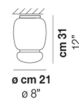

Technical Information

LAMP COLOR	2700K
LUMENS/WATT	153.85
LUMINOUS FLUX	2000 lumens

CLICK TO VIEW PRODUCT

Notes: