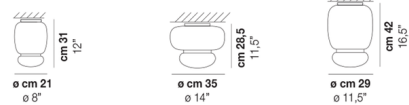

Technical Information

LAMP COLOR 2700K
LUMENS/WATT 153.85
LUMINOUS FLUX . . . . . 2000 lumens

CLICK TO VIEW PRODUCT

Notes: