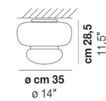

Technical Information

LAMP COLOR	2700K
LUMENS/WATT	153.85
LUMINOUS FLUX	2000 lumens

CLICK TO VIEW PRODUCT

Notes: