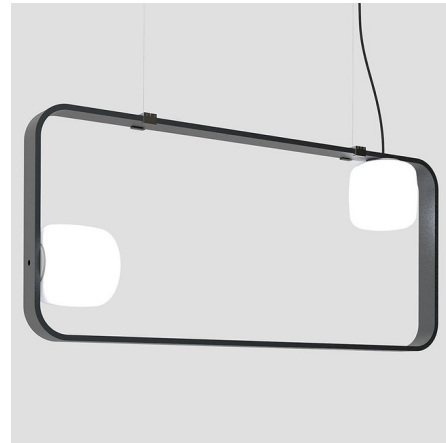

Lightology

lightology.com
866-954-4489
02-13-26

Project: _____

Company: _____

Location: _____ Fixture Type: _____

SPEC #: **VIS1256171**

Approved On: _____ Approved By: _____

Groove Horizontal Pendant By Vistosi

Description

The Groove Horizontal Pendant features a clean-lined design inspired by the graphic lines of mid-century minimalism. The rigid expression of the rectangular metal frame is softened by rounded corners and a pair of round glass diffusers.

Shown in anthracite / matte white

Specifications

COLOR Matte White
BODY FINISH Anthracite
WATTAGE 14W
DIMMER Standard 120V
DIMENSIONS 35.5"L x 5.5"W x 16"H
BULB NOT INCLUDED 2 x B10/Candelabra (E12)/7W/120V LED