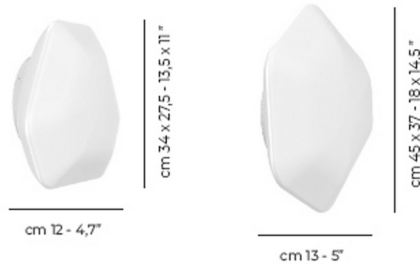

### Description

The Modulor Wall / Ceiling Light features a beveled glass shade. The beauty of the shade's blown glass material is highlighted by their simple geometric form. The shade covers the light source to provide softly diffused ambient lighting.

### Specifications

COLOR	Matte White
BODY FINISH	Matte White
WATTAGE	9W
DIMMER	Standard 120V
DIMENSIONS	13.5"W x 4.7"H x 11"D
BULB NOT INCLUDED	1 x A19/Medium (E26)/9W/120V LED

CLICK TO VIEW PRODUCT

Notes: