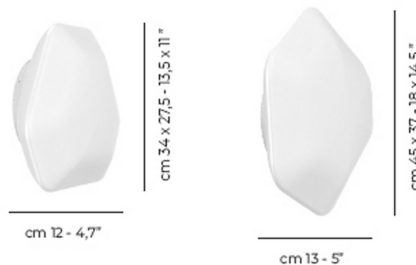

CLICK TO VIEW PRODUCT

Notes: