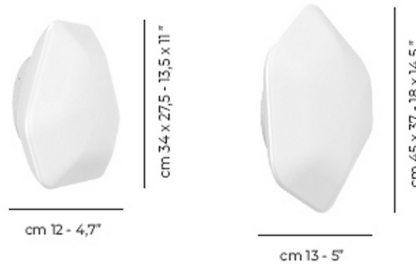

### Description

The Modulor LED Wall / Ceiling Light features a beveled glass shade. The beauty of the shade's blown glass material is highlighted by their simple geometric form. The shade houses an integrated LED light source to provide softly diffused ambient lighting.

### Specifications

COLOR . . . . . Matte White  
BODY FINISH . . . . . Matte White  
WATTAGE . . . . . 12W  
DIMMER . . . . . Low Voltage Electronic  
DIMENSIONS . . . . . 13.5"W x 4.7"H x 11"D  
INTEGRATED LED MODULE . . . . . 1 x LED/12W/120V LED