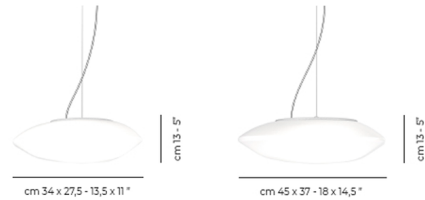

### Description

The Modulor LED Pendant features a beveled glass shade. The beauty of the shade's blown glass material is highlighted by its simple geometric form. The shade houses an integrated LED light source to provide softly diffused ambient lighting.