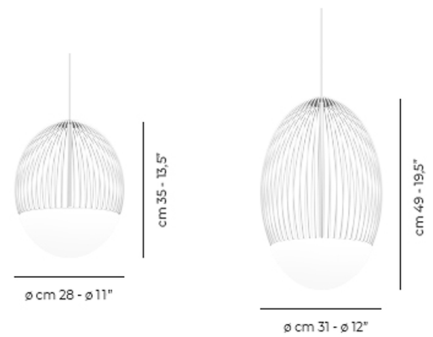

Technical Information

LAMP COLOR	2700K
LUMENS/WATT	150.00
LUMINOUS FLUX	2850 lumens

CLICK TO VIEW PRODUCT

Notes: