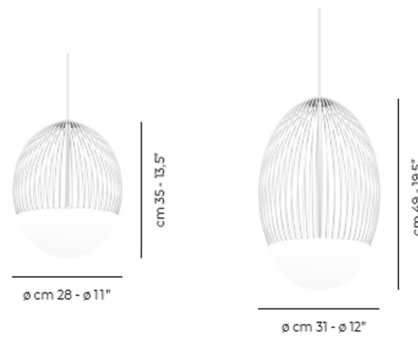

Description

The form of the egg has earned a prominent place throughout art history thanks to its organic, almost perfect shape. Designer Oriano Favaretto used this shape to create a modern, sculptural lighting element in the Riketta Pendant. Riketta is composed of the complementary materials of thin metal rods and opaline glass for light and harmonious expression. The glass diffuser houses an integrated LED light source to produce pleasant ambient light.

Shown in matte white / matte white

Specifications

COLOR	Matte White
BODY FINISH	Matte White
WATTAGE	19W
DIMMER	Low Voltage Electronic
DIMENSIONS	11"W x 13.5"H
INTEGRATED LED MODULE	1 x LED/19W/120V LED

Technical Information