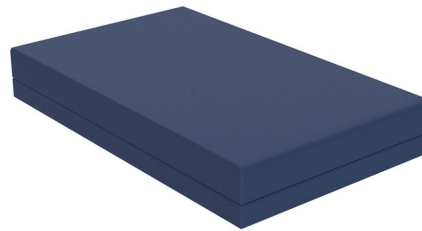

Lightology

lightology.com
866-954-4489
04-24-26

Project: _____

Company: _____

Location: _____ Fixture Type: _____

SPEC #: **VND1256362**

Approved On: _____ Approved By: _____

Pixel Rectangular Modular Ottoman By Vondom

Description

The Pixel Rectangular Modular Ottoman is a versatile indoor / outdoor sectional piece with a minimalist modern expression. This module is designed to be combined with other pieces from Vondom's Pixel modular collection to create unique seating configurations to suit any space. Pixel is constructed from a polyethylene resin base and topped with a cushion upholstered in acrylic fabric making it suited for both indoor and outdoor use.

Shown in matte notte blue

Specifications

COLOR	N/A
BODY FINISH	Matte Notte Blue
WATTAGE	N/A
DIMMER	N/A
DIMENSIONS	67"W x 10.25"H x 39.75"D
BULB	N/A
COUNTRY OF ORIGIN	Spain

CLICK TO VIEW PRODUCT

Notes: