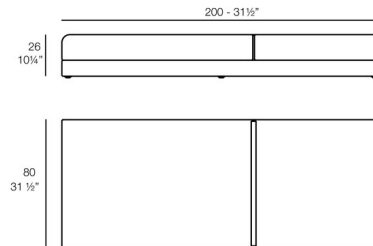

Shown in matte anthracite

PIXEL Tumbona
PIXEL Sun Lounger

10 3/4" | Pata Opcional
4 1/2" | Opcional Leg

Specifications

COLOR	N/A
BODY FINISH	Matte Anthracite
WATTAGE	N/A
DIMMER	N/A
DIMENSIONS	78.7"W x 10.25"H x 31.5"D
BULB	N/A
COUNTRY OF ORIGIN	Spain

CLICK TO VIEW PRODUCT

Notes: