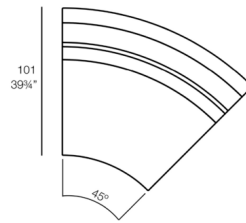

Description

The Pixel Curved Modular Seat is a versatile indoor / outdoor sectional piece with a minimalist modern expression. This module is designed to be combined with other pieces from Vondom's Pixel modular collection with its curved shape allowing for the creation of unique seating configurations to suit any space. Pixel is constructed from a polyethylene resin base and topped with a cushion upholstered in acrylic fabric making it suited for both indoor and outdoor use.

Shown in matte ecru

PIXEL Sofá Módulo Circular
PIXEL Curved Sectional Sofa

10 3 3/4" Pata Opcional
4 1 1/2" Optional Leg

Specifications

COLOR	N/A
BODY FINISH	Matte Ecru
WATTAGE	N/A
DIMMER	N/A
DIMENSIONS	51.25"W x 23.75"H x 39.75"D
BULB	N/A
COUNTRY OF ORIGIN	Spain