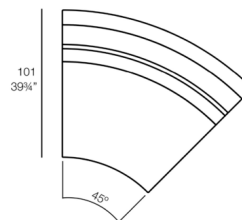

### Description

The Pixel Curved Modular Seat is a versatile indoor / outdoor sectional piece with a minimalist modern expression. This module is designed to be combined with other pieces from Vondom's Pixel modular collection with its curved shape allowing for the creation of unique seating configurations to suit any space. Pixel is constructed from a polyethylene resin base and topped with a cushion upholstered in acrylic fabric making it suited for both indoor and outdoor use.

Shown in matte ecru

PIXEL Sofá Módulo Circular  
PIXEL Curved Sectional Sofa

10 3 3/4" | Pata Opcional  
4 1 1/2" | Optional Leg

### Specifications

COLOR	N/A
BODY FINISH	Matte Ecru
WATTAGE	N/A
DIMMER	N/A
DIMENSIONS	51.25"W x 23.75"H x 39.75"D
BULB	N/A
COUNTRY OF ORIGIN	Spain

CLICK TO VIEW PRODUCT

Notes: