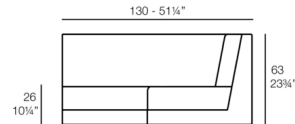

Description

The Pixel Curved Modular Seat is a versatile indoor / outdoor sectional piece with a minimalist modern expression. This module is designed to be combined with other pieces from Vondom's Pixel modular collection with its curved shape allowing for the creation of unique seating configurations to suit any space. Pixel is constructed from a polyethylene resin base and topped with a cushion upholstered in acrylic fabric making it suited for both indoor and outdoor use.

Shown in matte ecru

PIXEL Sofá Módulo Circular
PIXEL Curved Sectional Sofa

10 3 3/4" Pata Opcional
4 1 1/2" Optional Leg

Specifications

COLOR	N/A
BODY FINISH	Matte Ecru
WATTAGE	N/A
DIMMER	N/A
DIMENSIONS	51.25"W x 23.75"H x 39.75"D
BULB	N/A
COUNTRY OF ORIGIN	Spain