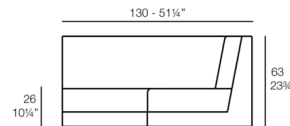

PIXEL Sofá Módulo Circular
PIXEL Curved Sectional Sofa

10 3 3/4" | Pata Opcional
4 1 1/2" | Optional Leg

Specifications

COLOR	N/A
BODY FINISH	Matte Ecru
WATTAGE	N/A
DIMMER	N/A
DIMENSIONS	51.25"W x 23.75"H x 39.75"D
BULB	N/A
COUNTRY OF ORIGIN	Spain