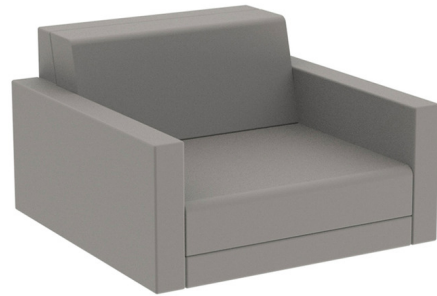

Lightology

lightology.com
866-954-4489
04-23-26

Project: _____

Company: _____

Location: _____ Fixture Type: _____

SPEC #: **VND1256470**

Approved On: _____ Approved By: _____

Pixel Lounge Chair By Vondom

Description

The Pixel Lounge Chair features a blocky silhouette with straight lines for modern, minimalist expression. Pixel is constructed from a polyethylene resin base with seat and back cushions upholstered in acrylic fabric, making it suited for both indoor and outdoor use.

Shown in matte taupe

Specifications

COLOR	N/A
BODY FINISH	Matte Taupe
WATTAGE	N/A
DIMMER	N/A
DIMENSIONS	39.75"W x 24.5"H x 39.75"D
BULB	N/A
COUNTRY OF ORIGIN	Spain

CLICK TO VIEW PRODUCT

Notes: