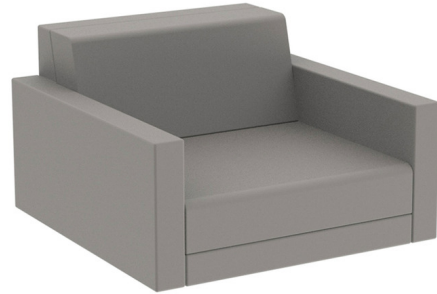

Lightology

lightology.com
866-954-4489
07-02-26

Project: _____

Company: _____

Location: _____ Fixture Type: _____

SPEC #: **VND1256470**

Approved On: _____ Approved By: _____

Pixel Lounge Chair By Vondom

Description

The Pixel Lounge Chair features a blocky silhouette with straight lines for modern, minimalist expression. Pixel is constructed from a polyethylene resin base with seat and back cushions upholstered in acrylic fabric, making it suited for both indoor and outdoor use.

Shown in matte taupe

Specifications

COLOR	N/A
BODY FINISH	Matte Taupe
WATTAGE	N/A
DIMMER	N/A
DIMENSIONS	39.75"W x 24.5"H x 39.75"D
BULB	N/A
COUNTRY OF ORIGIN	Spain

CLICK TO VIEW PRODUCT

Notes: