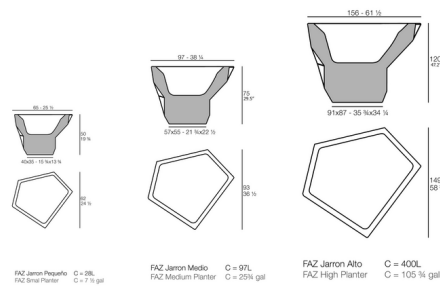

Description

Effortlessly showcase your favorite flowers, herbs, vegetables and house plants with the Faz Pot. Made of polyethylene resin with a lightweight, faceted geometric design, this planter can be used in both indoors or outdoors settings. Use this highly-versatile planter to show off your green thumbs all year round.

Shown in matte steel

Specifications

COLOR	N/A
BODY FINISH	Matte Steel
WATTAGE	N/A
DIMMER	N/A
DIMENSIONS	25.5"W x 19.75"H x 24.5"D
BULB	N/A
COUNTRY OF ORIGIN	Spain

CLICK TO VIEW PRODUCT

Notes: