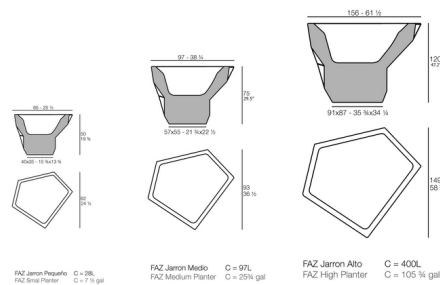

Description

Effortlessly showcase your favorite flowers, herbs, vegetables and house plants with the Faz Pot. Made of polyethylene resin with a lightweight, faceted geometric design, this planter can be used in both indoors or outdoors settings. Use this highly-versatile planter to show off your green thumbs all year round.

Shown in matte steel

Specifications

COLOR	N/A
BODY FINISH	Matte Steel
WATTAGE	N/A
DIMMER	N/A
DIMENSIONS	25.5"W x 19.75"H x 24.5"D
BULB	N/A
COUNTRY OF ORIGIN	Spain

CLICK TO VIEW PRODUCT

Notes: