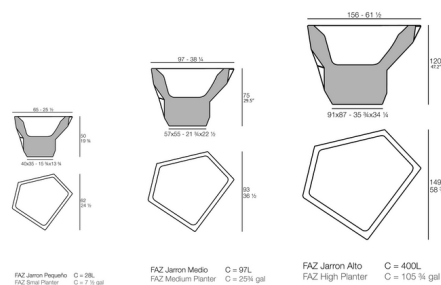

CLICK TO VIEW PRODUCT

Notes: