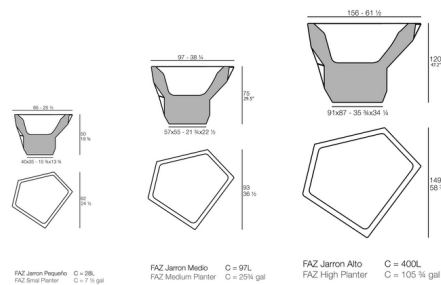

CLICK TO VIEW PRODUCT

Notes: