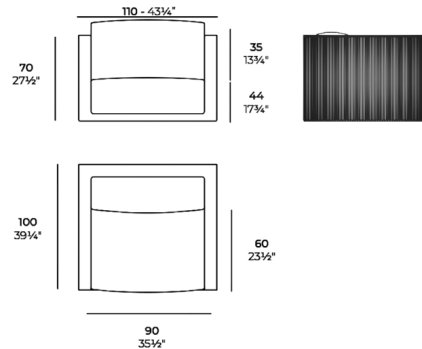

Description

The Gatsby Lounge Chair was inspired by the grandeur and sophistication of Art Deco designs with a modern update. The sides and back of the chair sport a ridged texture evocative of Art Deco light fixtures, while the chair's blocky silhouette displays restraint more commonly seen in modern minimalism. Gatsby is constructed from a polyethylene resin base with seat and back cushions upholstered in acrylic fabric, making it suitable for both indoor and outdoor use.

Shown in matte notte blue

GATSBY Butaca
GATSBY Armchair
ref. 54403

Specifications

COLOR	N/A
BODY FINISH	Matte Notte Blue
WATTAGE	N/A
DIMMER	N/A
DIMENSIONS	43.25"W x 31.5"H x 39.25"D
BULB	N/A
COUNTRY OF ORIGIN	Spain