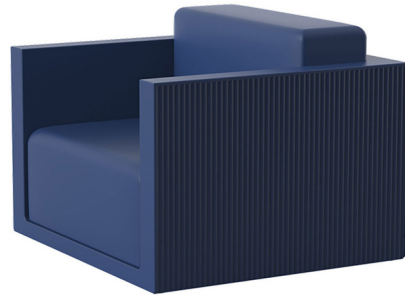

Lightology

lightology.com
866-954-4489
04-16-26

Project: _____

Company: _____

Location: _____ Fixture Type: _____

SPEC #: **VND1256507**

Approved On: _____ Approved By: _____

Gatsby Lounge Chair By Vondom

Description

The Gatsby Lounge Chair was inspired by the grandeur and sophistication of Art Deco designs with a modern update. The sides and back of the chair sport a ridged texture evocative of Art Deco light fixtures, while the chair's blocky silhouette displays restraint more commonly seen in modern minimalism. Gatsby is constructed from a polyethylene resin base with seat and back cushions upholstered in acrylic fabric, making it suitable for both indoor and outdoor use.

Shown in matte notte blue

GATSBY Butaca
GATSBY Armchair
ref. 54403

Specifications

COLOR	N/A
BODY FINISH	Matte Notte Blue
WATTAGE	N/A
DIMMER	N/A
DIMENSIONS	43.25"W x 31.5"H x 39.25"D
BULB	N/A
COUNTRY OF ORIGIN	Spain