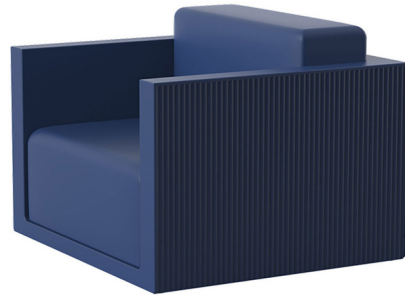

Lightology

lightology.com
866-954-4489
07-01-26

Project: _____

Company: _____

Location: _____ Fixture Type: _____

SPEC #: **VND1256507**

Approved On: _____ Approved By: _____

Gatsby Lounge Chair By Vondom

Description

The Gatsby Lounge Chair was inspired by the grandeur and sophistication of Art Deco designs with a modern update. The sides and back of the chair sport a ridged texture evocative of Art Deco light fixtures, while the chair's blocky silhouette displays restraint more commonly seen in modern minimalism. Gatsby is constructed from a polyethylene resin base with seat and back cushions upholstered in acrylic fabric, making it suitable for both indoor and outdoor use.

Shown in matte notte blue

GATSBY Butaca
GATSBY Armchair
ref. 54403

Specifications

COLOR	N/A
BODY FINISH	Matte Notte Blue
WATTAGE	N/A
DIMMER	N/A
DIMENSIONS	43.25"W x 31.5"H x 39.25"D
BULB	N/A
COUNTRY OF ORIGIN	Spain