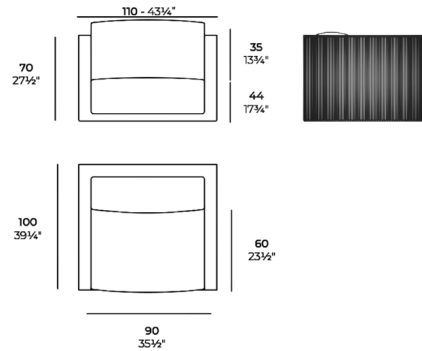

Description

The Gatsby Lounge Chair was inspired by the grandeur and sophistication of Art Deco designs with a modern update. The sides and back of the chair sport a ridged texture evocative of Art Deco light fixtures, while the chair's blocky silhouette displays restraint more commonly seen in modern minimalism. Gatsby is constructed from a polyethylene resin base with seat and back cushions upholstered in acrylic fabric, making it suitable for both indoor and outdoor use.

Shown in matte notte blue

GATSBY Butaca
GATSBY Armchair
ref. 54403

Specifications

COLOR	N/A
BODY FINISH	Matte Notte Blue
WATTAGE	N/A
DIMMER	N/A
DIMENSIONS	43.25"W x 31.5"H x 39.25"D
BULB	N/A
COUNTRY OF ORIGIN	Spain