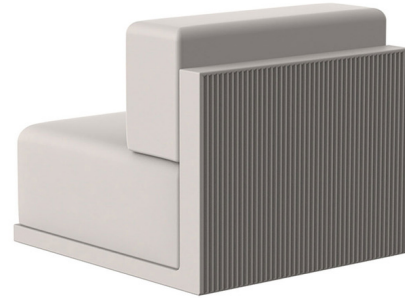

Lightology

lightology.com
866-954-4489
07-01-26

Project: _____
 Company: _____
 Location: _____ Fixture Type: _____
 SPEC #: **VND1256514**
 Approved On: _____ Approved By: _____

Gatsby Modular Sectional By Vondom

Description

The Gatsby Modular Sectional was inspired by the grandeur and sophistication of Art Deco designs with a modern update. The sides and back of the sectional pieces sport a ridged texture evocative of Art Deco light fixtures, while their blocky silhouettes display restraint more commonly seen in modern minimalism. The modular sectional is available in a variety of pieces that allow unique configurations from simple two seat sofas to sprawling sectionals. Gatsby is constructed from a polyethylene resin base with seat and back cushions upholstered in acrylic fabric, making it suitable for both indoor and outdoor use.

Shown in matte ecru

Specifications

| | |
|-------------------|----------------------------|
| COLOR | N/A |
| BODY FINISH | Matte Ecru |
| WATTAGE | N/A |
| DIMMER | N/A |
| DIMENSIONS | 39.25"W x 31.5"H x 39.25"D |
| BULB | N/A |
| COUNTRY OF ORIGIN | Spain |