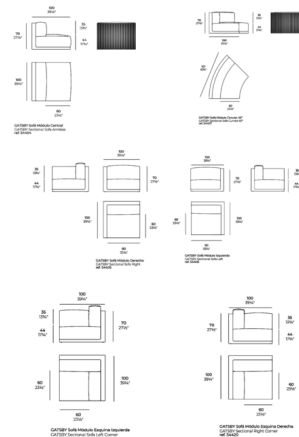

Description

The Gatsby Modular Sectional was inspired by the grandeur and sophistication of Art Deco designs with a modern update. The sides and back of the sectional pieces sport a ridged texture evocative of Art Deco light fixtures, while their blocky silhouettes display restraint more commonly seen in modern minimalism. The modular sectional is available in a variety of pieces that allow unique configurations from simple two seat sofas to sprawling sectionals. Gatsby is constructed from a polyethylene resin base with seat and back cushions upholstered in acrylic fabric, making it suitable for both indoor and outdoor use.

Shown in matte ecru

Specifications

| | |
|-------------------|----------------------------|
| COLOR | N/A |
| BODY FINISH | Matte Ecru |
| WATTAGE | N/A |
| DIMMER | N/A |
| DIMENSIONS | 39.25"W x 31.5"H x 39.25"D |
| BULB | N/A |
| COUNTRY OF ORIGIN | Spain |