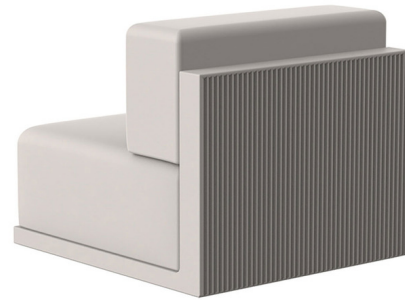

Lightology

lightology.com
866-954-4489
04-22-26

Project: _____
 Company: _____
 Location: _____ Fixture Type: _____
 SPEC #: **VND1256514**
 Approved On: _____ Approved By: _____

Gatsby Modular Sectional By Vondom

Description

The Gatsby Modular Sectional was inspired by the grandeur and sophistication of Art Deco designs with a modern update. The sides and back of the sectional pieces sport a ridged texture evocative of Art Deco light fixtures, while their blocky silhouettes display restraint more commonly seen in modern minimalism. The modular sectional is available in a variety of pieces that allow unique configurations from simple two seat sofas to sprawling sectionals. Gatsby is constructed from a polyethylene resin base with seat and back cushions upholstered in acrylic fabric, making it suitable for both indoor and outdoor use.

Shown in matte ecru

Specifications

COLOR	N/A
BODY FINISH	Matte Ecru
WATTAGE	N/A
DIMMER	N/A
DIMENSIONS	39.25"W x 31.5"H x 39.25"D
BULB	N/A
COUNTRY OF ORIGIN	Spain

CLICK TO VIEW PRODUCT

Notes: