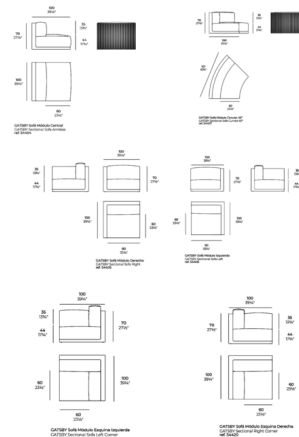

Description

The Gatsby Modular Sectional was inspired by the grandeur and sophistication of Art Deco designs with a modern update. The sides and back of the sectional pieces sport a ridged texture evocative of Art Deco light fixtures, while their blocky silhouettes display restraint more commonly seen in modern minimalism. The modular sectional is available in a variety of pieces that allow unique configurations from simple two seat sofas to sprawling sectionals. Gatsby is constructed from a polyethylene resin base with seat and back cushions upholstered in acrylic fabric, making it suitable for both indoor and outdoor use.

Shown in matte ecru

Specifications

COLOR	N/A
BODY FINISH	Matte Ecru
WATTAGE	N/A
DIMMER	N/A
DIMENSIONS	39.25"W x 31.5"H x 39.25"D
BULB	N/A
COUNTRY OF ORIGIN	Spain

CLICK TO VIEW PRODUCT

Notes: