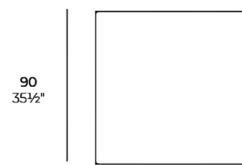

Shown in matte bronze

90
35 1/2"

GATSBY Puff-Chaise Longue
GATSBY Ottoman-Chaise Longue
ref. 54408

Specifications

COLOR	N/A
BODY FINISH	Matte Bronze
WATTAGE	N/A
DIMMER	N/A
DIMENSIONS	35.5"W x 17.75"H x 35.5"D
BULB	N/A
COUNTRY OF ORIGIN	Spain