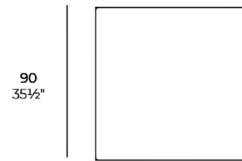

90
35 1/2"

GATSBY Puff-Chaise Longue
GATSBY Ottoman-Chaise Longue
ref. 54408

Specifications

COLOR	N/A
BODY FINISH	Matte Bronze
WATTAGE	N/A
DIMMER	N/A
DIMENSIONS	35.5"W x 17.75"H x 35.5"D
BULB	N/A
COUNTRY OF ORIGIN	Spain