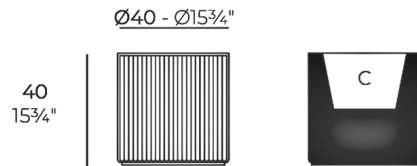

Description

The Gatsby Cylinder Planter was inspired by the grandeur and sophistication of Art Deco designs with a modern update. The exterior of the planter sports a ridged texture evocative of Art Deco light fixtures, while its simple silhouette displays restraint more commonly seen in modern minimalism. Gatsby is constructed from polyethylene resin making it suitable for both indoor and outdoor use.

Shown in matte ecru

GATSBY Cilindro
GATSBY Cylindre
ref. 54421
C= 32x32x23 12 1/2"x12 1/2"x9"
17 L
4 1/2 Gal

Specifications

COLOR	N/A
BODY FINISH	Matte Ecru
WATTAGE	N/A
DIMMER	N/A
DIMENSIONS	15.75"W x 15.75"H x 15.75"D
BULB	N/A
COUNTRY OF ORIGIN	Spain

Technical Information

PRODUCT DIMENSIONS Interior Capacity: 12.5" diameter x 9"H

CLICK TO VIEW PRODUCT

Notes: