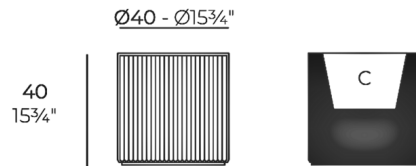

Description

The Gatsby Cylinder Planter was inspired by the grandeur and sophistication of Art Deco designs with a modern update. The exterior of the planter sports a ridged texture evocative of Art Deco light fixtures, while its simple silhouette displays restraint more commonly seen in modern minimalism. Gatsby is constructed from polyethylene resin making it suitable for both indoor and outdoor use.

Shown in matte ecru

GATSBY Cilindro
GATSBY Cylindre
ref. 54421
C= 32x32x23 12½"x12½"x9"
17 L
4½Gal

Specifications

COLOR	N/A
BODY FINISH	Matte Ecru
WATTAGE	N/A
DIMMER	N/A
DIMENSIONS	15.75"W x 15.75"H x 15.75"D
BULB	N/A
COUNTRY OF ORIGIN	Spain

Technical Information

PRODUCT DIMENSIONS Interior Capacity: 12.5" diameter x 9"H

CLICK TO VIEW PRODUCT

Notes: