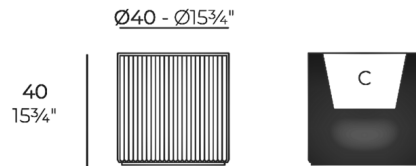

Description

The Gatsby Cylinder Planter was inspired by the grandeur and sophistication of Art Deco designs with a modern update. The exterior of the planter sports a ridged texture evocative of Art Deco light fixtures, while its simple silhouette displays restraint more commonly seen in modern minimalism. Gatsby is constructed from polyethylene resin making it suitable for both indoor and outdoor use.

Shown in matte modo green

GATSBY Cilindro
GATSBY Cylindre
ref. 54421
C= 32x32x23 12½"x12½"x9"
17 L
4½Gal

Specifications

COLOR	N/A
BODY FINISH	Matte Modo Green
WATTAGE	N/A
DIMMER	N/A
DIMENSIONS	15.75"W x 15.75"H x 15.75"D
BULB	N/A
COUNTRY OF ORIGIN	Spain