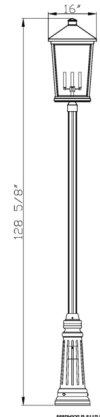

Lightology

lightology.com
866-954-4489
04-26-26

Project: _____

Company: _____

Location: _____ Fixture Type: _____

SPEC #: **ZLT1256791**

Approved On: _____ Approved By: _____

Beacon Outdoor Post Light with Round Post/Decorative Base By Z-Lite

Description

The Beacon Outdoor Post Light with Round Post/Decorative Base that instantly improves the ambiance of a walkway or garden space. A tapered rectangular aluminum frame invokes a nautical-like housing silhouette with matching candelabra-style bulb mounts, as glass panels provide a see-through view. Mounted to an ornate post with artistic detailing, this light becomes a focal point in any exterior space.

Shown in black / clear beveled

Specifications

COLOR	Clear Beveled
BODY FINISH	Black
WATTAGE	36W
DIMMER	Standard 120V
DIMENSIONS	16"W x 125.5"H
BULB NOT INCLUDED	4 x B10/Candelabra (E12)/9W/120V LED
COUNTRY OF ORIGIN	China