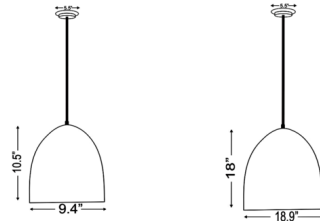

### Specifications

COLOR	N/A
BODY FINISH	Satin Black
WATTAGE	51W
DIMMER	Standard 120V
DIMENSIONS	19"W x 18"H
BULB NOT INCLUDED	3 x A19/Medium (E26)/17W/120V LED
COUNTRY OF ORIGIN	India

CLICK TO VIEW PRODUCT