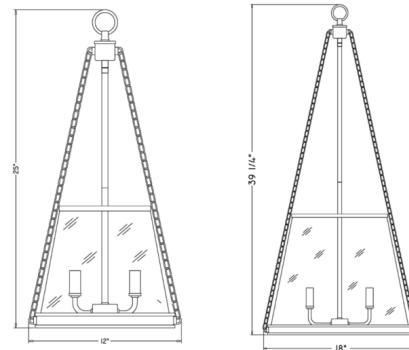

Shown in rubbed brass / clear

Specifications

COLOR Clear
BODY FINISH Rubbed Brass
WATTAGE 36W
DIMMER Standard 120V
DIMENSIONS 18"W x 39.25"H x 18"D
BULB NOT INCLUDED 4 x B10/Candelabra (E12)/9W/120V LED
COUNTRY OF ORIGIN China