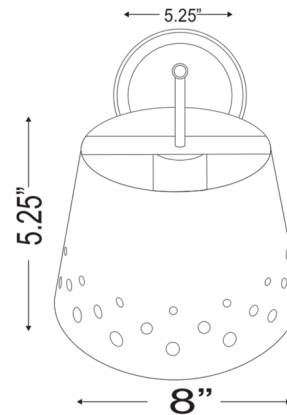

Lightology

lightology.com
866-954-4489
06-30-26

Project: _____
Company: _____
Location: _____ Fixture Type: _____
SPEC #: **ZLT1256822**
Approved On: _____ Approved By: _____

Katie Wall Sconce By Z-Lite

Description

Shown in rubbed brass

Specifications

COLOR	N/A
BODY FINISH	Rubbed Brass
WATTAGE	17W
DIMMER	Standard 120V
DIMENSIONS	8"W x 8.5"H x 9"D
BULB NOT INCLUDED	1 x A19/Medium (E26)/17W/120V LED
COUNTRY OF ORIGIN	India