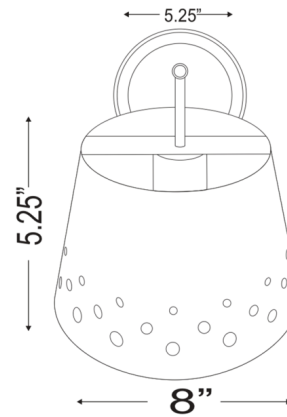

Description

A striking look of sophistication sneaks in whimsical charm when this Katie wall sconce brings festive vibes to any casual space. This sconce from the Katie collection delivers an upbeat flavor with its warm and elegant finish iron construction and novel circular cutouts that add character as they let light shine through.

Shown in rubbed brass

Specifications

COLOR	N/A
BODY FINISH	Rubbed Brass
WATTAGE	17W
DIMMER	Standard 120V
DIMENSIONS	8"W x 8.5"H x 9"D
BULB NOT INCLUDED	1 x A19/Medium (E26)/17W/120V LED
COUNTRY OF ORIGIN	India