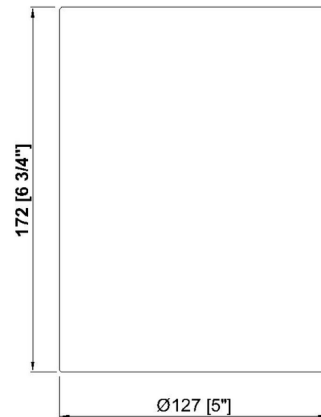

### Specifications

COLOR	N/A
BODY FINISH	Matte Black
WATTAGE	9W
DIMMER	Standard 120V
DIMENSIONS	5"W x 6.75"H
BULB NOT INCLUDED	1 x A19/Medium (E26)/9W/120V LED
COUNTRY OF ORIGIN	India

CLICK TO VIEW PRODUCT