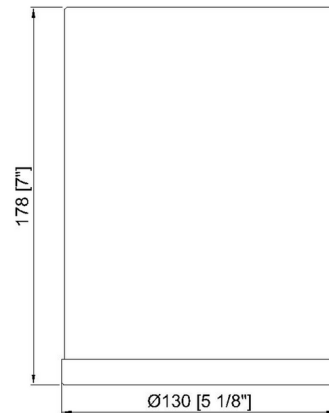

Shown in matte white / rubbed brass

Specifications

COLOR	N/A
BODY FINISH	Matte White / Rubbed Brass
WATTAGE	9W
DIMMER	Standard 120V
DIMENSIONS	5.25"W x 7.5"H x 5.25"D
BULB NOT INCLUDED	1 x A19/Medium (E26)/9W/120V LED
COUNTRY OF ORIGIN	India