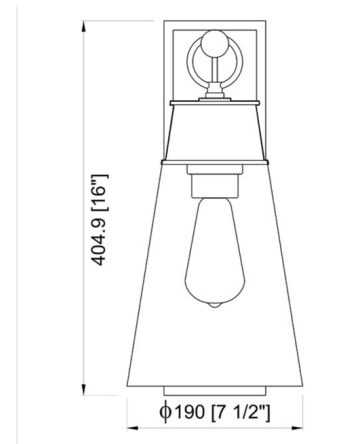

### Specifications

COLOR	Clear
BODY FINISH	Rubbed Brass
WATTAGE	9W
DIMMER	Standard 120V
DIMENSIONS	7.5"W x 16"H x 9.25"D
BULB NOT INCLUDED	1 x A19/Medium (E26)/9W/120V LED
OTHER BULB OPTIONS	1 x T10/Medium (E26)/120V LED
COUNTRY OF ORIGIN	India