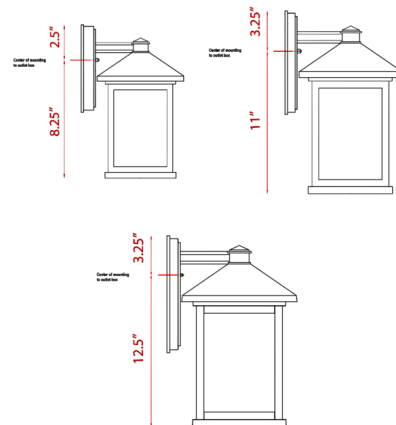

By Z-Lite

Description

The solid, timeless styling of this large Holbrook Outdoor Wall Light makes this a versatile fixture, suiting both traditional and modern styles. Clean, white seedy glass panels are paired with a finish of black, to create a very inviting look. Made of cast aluminum, this fixture is made to endure nature, regardless of the season.

Shown in black / seedy white

Specifications

COLOR	Seedy White
BODY FINISH	Black
WATTAGE	17W
DIMMER	Standard 120V
DIMENSIONS	9.5"W x 15.75"H x 10.625"D
BULB NOT INCLUDED	1 x A19/Medium (E26)/17W/120V LED
COUNTRY OF ORIGIN	China