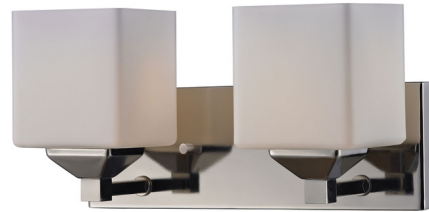

Lightology

lightology.com
866-954-4489
04-24-26

Project: _____

Company: _____

Location: _____ Fixture Type: _____

SPEC #: **ZLT1256886**

Approved On: _____ Approved By: _____

Quube Bathroom Vanity Light By Z-Lite

Description

Rectangular shaped hardware and complementing cube shades create a straight contemporary look. This Quube Bathroom vanity light is finished in elegance with rectangular shades. This fixture will add a touch of contemporary to any decor.

Shown in chrome / matte opal

Specifications

COLOR Matte Opal
BODY FINISH Chrome
WATTAGE 34W
DIMMER Standard 120V
DIMENSIONS 13"W x 6.75"H x 6"D
BULB NOT INCLUDED 2 x A19/Medium (E26)/17W/120V LED
COUNTRY OF ORIGIN China