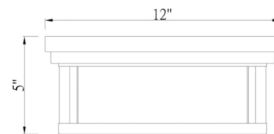

By Z-Lite

Description

A straightforward design reflects classic beauty and contemporary elegance with a hint of industrial flair, transforming the Willow ceiling light into a decorative addition to modern spaces. With a radiant finish metal frame, its inner matte opal shade and protective outer clear glass shade team up to create a statement-making way to illuminate a modern kitchen, dining space, or hallway.

Shown in olde brass / clear/ opal

Specifications

COLOR Clear/ Opal
BODY FINISH Olde Brass
WATTAGE 27W
DIMMER Standard 120V
DIMENSIONS 16"W x 6.25"H
BULB NOT INCLUDED 3 x A19/Medium (E26)/9W/120V LED
COUNTRY OF ORIGIN China