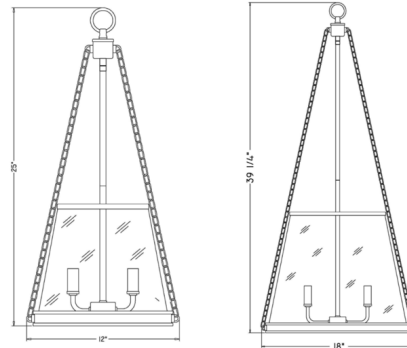

### Specifications

COLOR	Clear
BODY FINISH	Polished Nickel
WATTAGE	27W
DIMMER	Standard 120V
DIMENSIONS	12"W x 25"H x 12"D
BULB NOT INCLUDED	3 x B10/Candelabra (E12)/9W/120V LED
COUNTRY OF ORIGIN	China

CLICK TO VIEW PRODUCT