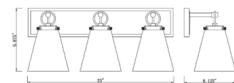

Shown in brushed nickel / clear

Specifications

COLOR Clear
BODY FINISH Brushed Nickel
WATTAGE 34W
DIMMER Standard 120V
DIMENSIONS 15.5"W x 10"H x 8.25"D
BULB NOT INCLUDED 2 x A19/Medium (E26)/17W/120V LED
COUNTRY OF ORIGIN China