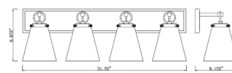

Shown in brushed nickel / clear

Specifications

COLOR	Clear
BODY FINISH	Brushed Nickel
WATTAGE	34W
DIMMER	Standard 120V
DIMENSIONS	15.5"W x 10"H x 8.25"D
BULB NOT INCLUDED	2 x A19/Medium (E26)/17W/120V LED
COUNTRY OF ORIGIN	China