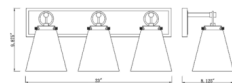

Shown in brushed nickel / clear

Specifications

COLOR	Clear
BODY FINISH	Brushed Nickel
WATTAGE	34W
DIMMER	Standard 120V
DIMENSIONS	15.5"W x 10"H x 8.25"D
BULB NOT INCLUDED	2 x A19/Medium (E26)/17W/120V LED
COUNTRY OF ORIGIN	China