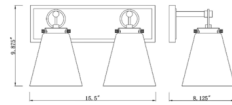

Shown in brushed nickel / clear

Specifications

COLOR	Clear
BODY FINISH	Brushed Nickel
WATTAGE	34W
DIMMER	Standard 120V
DIMENSIONS	15.5"W x 10"H x 8.25"D
BULB NOT INCLUDED	2 x A19/Medium (E26)/17W/120V LED
COUNTRY OF ORIGIN	China