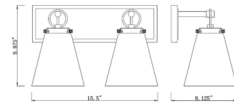

Shown in brushed nickel / clear

Specifications

COLOR Clear
BODY FINISH Brushed Nickel
WATTAGE 34W
DIMMER Standard 120V
DIMENSIONS 15.5"W x 10"H x 8.25"D
BULB NOT INCLUDED 2 x A19/Medium (E26)/17W/120V LED
COUNTRY OF ORIGIN China