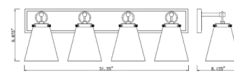

Shown in brushed nickel / clear

Specifications

COLOR Clear
BODY FINISH Brushed Nickel
WATTAGE 34W
DIMMER Standard 120V
DIMENSIONS 15.5"W x 10"H x 8.25"D
BULB NOT INCLUDED 2 x A19/Medium (E26)/17W/120V LED
COUNTRY OF ORIGIN China