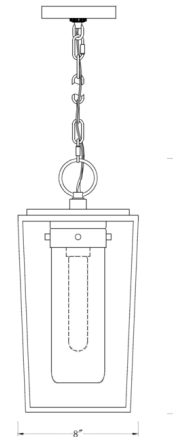

Lightology

lightology.com
866-954-4489
04-26-26

Project: _____

Company: _____

Location: _____ Fixture Type: _____

SPEC #: **ZLT1256920**

Approved On: _____ Approved By: _____

Sheridan Outdoor Pendant By Z-Lite

Description

Aspire to lift the ambiance of an exterior space, choosing the Sheridan Outdoor Pendant to deliver sophisticated style. Crafted of steel, its linear open box frame shields a seedy glass cylinder shade, both of which withstand weather elements. Note: White Opal glass is only available with the 23 inch size.

Shown in black / clear seedy

Specifications

COLOR	Clear Seedy
BODY FINISH	Black
WATTAGE	17W
DIMMER	Standard 120V
DIMENSIONS	10"W x 23"H
BULB NOT INCLUDED	1 x A19/Medium (E26)/17W/120V LED
COUNTRY OF ORIGIN	China