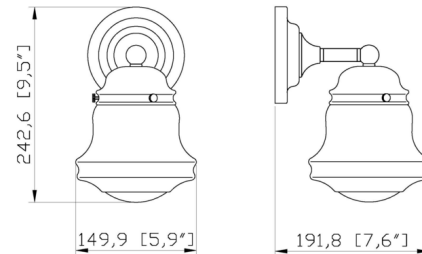

### Specifications

COLOR . . . . . Clear Seedy  
BODY FINISH . . . . . Brushed Nickel  
WATTAGE . . . . . 9W  
DIMMER . . . . . Standard 120V  
DIMENSIONS . . . . . 6\"W x 9.5\"H x 7.5\"D  
BULB NOT INCLUDED . . . . . 1 x A19/Medium (E26)/9W/120V LED  
COUNTRY OF ORIGIN . . . . . China