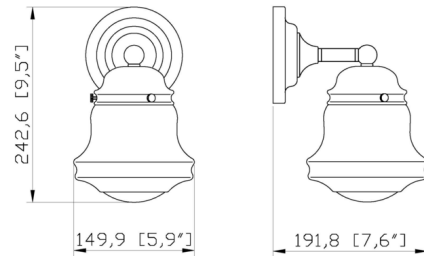

### Description

The Vaughn Wall Sconce brings a refined sophistication to your interior space. The school-house inspired glass diffuser is accented with industrial rivets, and casts warm shadows of light across your room. May be mounted with the glass up or down. Note: Clear Seedy glass is only available with Brushed Nickel or Chrome finishes.

### Specifications

COLOR	Clear Seedy
BODY FINISH	Brushed Nickel
WATTAGE	9W
DIMMER	Standard 120V
DIMENSIONS	6"W x 9.5"H x 7.5"D
BULB NOT INCLUDED	1 x A19/Medium (E26)/9W/120V LED
COUNTRY OF ORIGIN	China