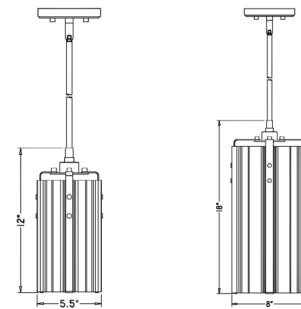

Description

Illuminate the kitchen island or create a dazzling display in a dinette with this stunning pendant, featuring a charming hand blown-like clear glass shade that gives a handcrafted artisan feel. An elegant mount and suspension rod drop the pendant into place, offering an eye-catching bold contrast and minimalist aesthetic. This classical industrial style pendant is as stylish as it is understated.

Shown in matte black / clear

Specifications

COLOR Clear
BODY FINISH Matte Black
WATTAGE 17W
DIMMER Standard 120V
DIMENSIONS 8"W x 18"H
BULB NOT INCLUDED 1 x A19/Medium (E26)/17W/120V LED
OTHER BULB OPTIONS 1 x Edison ST-Shape/Medium (E26)/120V LED
COUNTRY OF ORIGIN China

Technical Information

PRODUCT DIMENSIONS Downrods Included: 1-3", 1-6", and 6-12" Stems

CLICK TO VIEW PRODUCT

Notes: