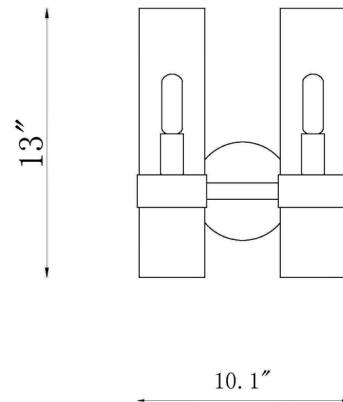

By Z-Lite

Description

This Datus Double wall sconce creates a simple yet stylish look in any modern space. Contemporary vibes infuse an easy-living attitude in the Datus with elegant finish two-light sconce, yielding a sleek design featuring slender clear glass cylinder shades mounted to the solid steel frame. Dress up and illuminate a hallway, bath space, or main living area with this sconce with a minimalist yet impressionable flavor.

Shown in polished nickel / clear

Specifications

COLOR Clear
BODY FINISH Polished Nickel
WATTAGE 18W
DIMMER Standard 120V
DIMENSIONS 10.1"W x 13"H x 6.5"D
BULB NOT INCLUDED 2 x B10/Candelabra (E12)/9W/120V LED
COUNTRY OF ORIGIN China