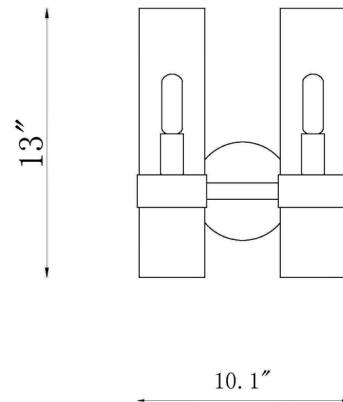

Shown in polished nickel / clear

Specifications

COLOR . . . . . Clear
BODY FINISH . . . . . Polished Nickel
WATTAGE 18W
DIMMER . . . . . Standard 120V
DIMENSIONS . . . . . 10.1"W x 13"H x 6.5"D
BULB NOT INCLUDED . . . . . 2 x B10/Candelabra (E12)/9W/120V LED
COUNTRY OF ORIGIN . . . . . China

CLICK TO VIEW PRODUCT

Notes: