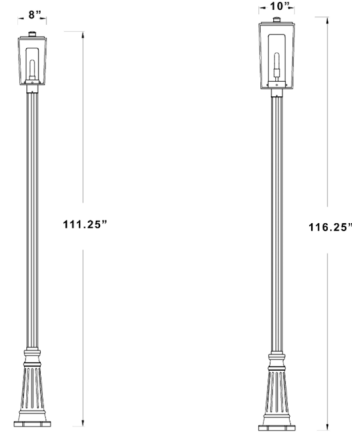

### Description

Formidable in weather-protective construction, the Sheridan Outdoor Post Mount with Post delivers a sleek silhouette and transitional village motif. Update a sidewalk or front yard with this elegant light featuring construction of steel forming a boxy open frame, and a delicate glass cylinder shade that embellishes its sophisticated modern motif. Note: The White Opal glass is not available in 116.3 inch size.

### Specifications

COLOR	Clear Seedy
BODY FINISH	Black
WATTAGE	17W
DIMMER	Standard 120V
DIMENSIONS	10"W x 116.25"H
BULB NOT INCLUDED	1 x A19/Medium (E26)/17W/120V LED
COUNTRY OF ORIGIN	China

Shown in black / clear seedy