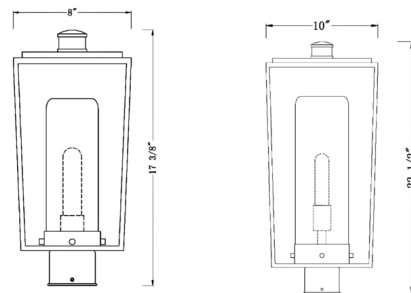

Lightology

lightology.com
866-954-4489
05-21-26

Project: _____

Company: _____

Location: _____ Fixture Type: _____

SPEC #: **ZLT1256949**

Approved On: _____ Approved By: _____

Sheridan Outdoor Post Light with Round Fitter By Z-Lite

Description

The Sheridan outdoor post light offers illumination from a single light source and tops a new or existing post created to embellish a custom exterior space. With a village-like charming lantern motif, this light offers a steel open box frame with a glass cylinder shade. The combination of aesthetics joins weather-resistant materials to fashion a compelling fixture to add to outdoor spaces. Note: Post sold separately. White Opal glass is not available in the 22.5 inch size.

Shown in black / clear seedy

Specifications

COLOR	Clear Seedy
BODY FINISH	Black
WATTAGE	17W
DIMMER	Standard 120V
DIMENSIONS	10"W x 22.5"H
BULB NOT INCLUDED	1 x A19/Medium (E26)/17W/120V LED
OTHER BULB OPTIONS	1 x T10/Medium (E26)/120V LED
COUNTRY OF ORIGIN	China