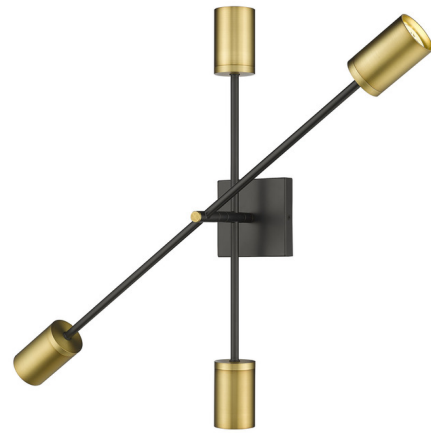

Lightology

lightology.com
866-954-4489
04-26-26

Project: _____

Company: _____

Location: _____ Fixture Type: _____

SPEC #: **ZLT1256950**

Approved On: _____ Approved By: _____

Calumet Double Wall Sconce By Z-Lite

Description

Linear and minimalist design takes a taste of the dramatic with a Calumet Double wall sconce. This fixture's aesthetic has roots in a Native American tribal motif, making for a delectable, expressive way to add ambient, targeted lighting. Cross-positioned arms and a square wall mount made of bold steel are end-capped with warm finish shades that send light in an upward and downward direction. Can be mounted vertically or horizontally.

Shown in matte black / olde brass

Specifications

COLOR	N/A
BODY FINISH	Matte Black / Olde Brass
WATTAGE	26W
DIMMER	Standard 120V
DIMENSIONS	4.5"W x 32"H x 6.25"D
BULB NOT INCLUDED	4 x MR16/GU10/6.5W/120V LED
COUNTRY OF ORIGIN	China