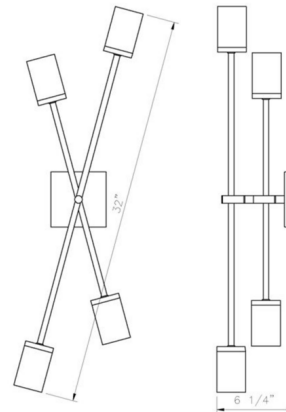

## Calumet Double Wall Sconce

By Z-Lite

### Description

Linear and minimalist design takes a taste of the dramatic with a Calumet Double wall sconce. This fixture's aesthetic has roots in a Native American tribal motif, making for a delectable, expressive way to add ambient, targeted lighting. Cross-positioned arms and a square wall mount made of bold steel are end-capped with warm finish shades that send light in an upward and downward direction. Can be mounted vertically or horizontally.

### Specifications

COLOR	N/A
BODY FINISH	Matte Black / Olde Brass
WATTAGE	26W
DIMMER	Standard 120V
DIMENSIONS	4.5"W x 32"H x 6.25"D
BULB NOT INCLUDED	4 x MR16/GU10/6.5W/120V LED
COUNTRY OF ORIGIN	China