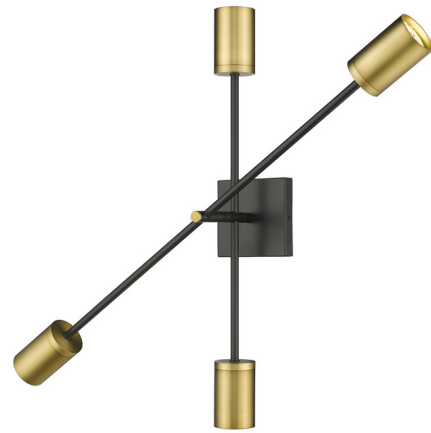

## Calumet Double Wall Sconce

By Z-Lite

### Description

Linear and minimalist design takes a taste of the dramatic with a Calumet Double wall sconce. This fixture's aesthetic has roots in a Native American tribal motif, making for a delectable, expressive way to add ambient, targeted lighting. Cross-positioned arms and a square wall mount made of bold steel are end-capped with warm finish shades that send light in an upward and downward direction. Can be mounted vertically or horizontally.

Shown in matte black / olde brass

### Specifications

COLOR	N/A
BODY FINISH	Matte Black / Olde Brass
WATTAGE	26W
DIMMER	Standard 120V
DIMENSIONS	4.5"W x 32"H x 6.25"D
BULB NOT INCLUDED	4 x MR16/GU10/6.5W/120V LED
COUNTRY OF ORIGIN	China