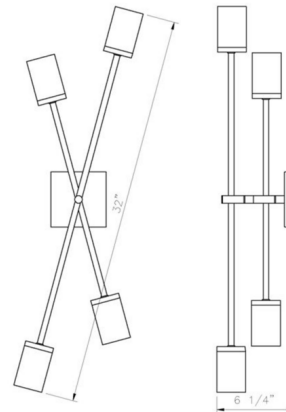

Lightology

lightology.com
866-954-4489
04-26-26

Project: _____

Company: _____

Location: _____ Fixture Type: _____

SPEC #: **ZLT1256950**

Approved On: _____ Approved By: _____

Calumet Double Wall Sconce By Z-Lite

Description

Linear and minimalist design takes a taste of the dramatic with a Calumet Double wall sconce. This fixture's aesthetic has roots in a Native American tribal motif, making for a delectable, expressive way to add ambient, targeted lighting. Cross-positioned arms and a square wall mount made of bold steel are end-capped with warm finish shades that send light in an upward and downward direction. Can be mounted vertically or horizontally.

Shown in matte black / olde brass

Specifications

COLOR	N/A
BODY FINISH	Matte Black / Olde Brass
WATTAGE	26W
DIMMER	Standard 120V
DIMENSIONS	4.5"W x 32"H x 6.25"D
BULB NOT INCLUDED	4 x MR16/GU10/6.5W/120V LED
COUNTRY OF ORIGIN	China