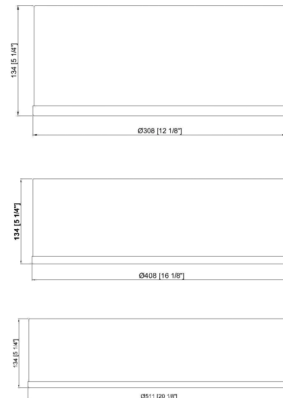

### Specifications

COLOR	Frost
BODY FINISH	Matte Black / Chrome
WATTAGE	36W
DIMMER	Standard 120V
DIMENSIONS	20.25"W x 6"H x 20.25"D
BULB NOT INCLUDED	4 x A19/Medium (E26)/9W/120V LED
COUNTRY OF ORIGIN	India