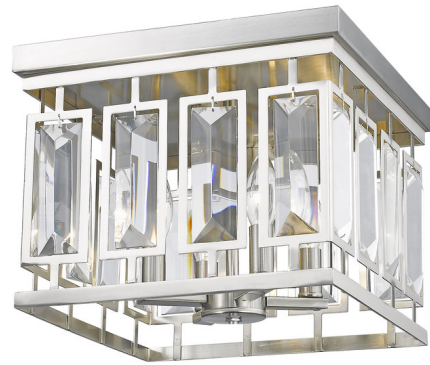

## Mersesse Square Ceiling Light By Z-Lite

### Description

Metropolitan style and classic beauty tell the tale of this elegant and glass Mersesse Flush Mount. Arranged in an orderly squared frame, cut crystal shades offer a partial glimpse of romantic candelabra-style bulb mounts that add versatility.

Shown in brushed nickel / clear

### Specifications

COLOR . . . . . Clear  
BODY FINISH . . . . . Brushed Nickel  
WATTAGE . . . . . 36W  
DIMMER . . . . . Standard 120V  
DIMENSIONS . . . . . 12"W x 9.5"H x 12"D  
BULB NOT INCLUDED . . . . . 4 x B10/Candelabra (E12)/9W/120V LED  
COUNTRY OF ORIGIN . . . . . China