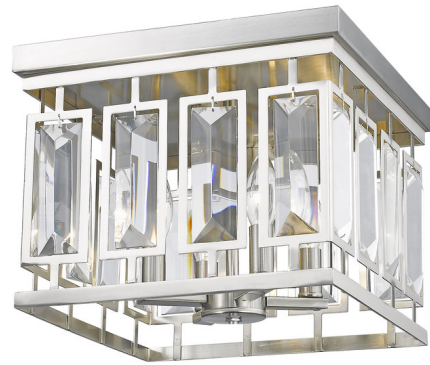

Lightology

lightology.com
866-954-4489
04-25-26

Project: _____

Company: _____

Location: _____ Fixture Type: _____

SPEC #: **ZLT1256966**

Approved On: _____ Approved By: _____

Mersesse Square Ceiling Light By Z-Lite

Description

Metropolitan style and classic beauty tell the tale of this elegant and glass Mersesse Flush Mount. Arranged in an orderly squared frame, cut crystal shades offer a partial glimpse of romantic candelabra-style bulb mounts that add versatility.

Shown in brushed nickel / clear

Specifications

COLOR	Clear
BODY FINISH	Brushed Nickel
WATTAGE	36W
DIMMER	Standard 120V
DIMENSIONS	12"W x 9.5"H x 12"D
BULB NOT INCLUDED	4 x B10/Candelabra (E12)/9W/120V LED
COUNTRY OF ORIGIN	China