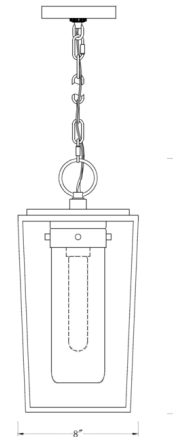

Lightology

lightology.com
866-954-4489
05-15-26

Project: _____

Company: _____

Location: _____ Fixture Type: _____

SPEC #: **ZLT1256982**

Approved On: _____ Approved By: _____

Sheridan Outdoor Pendant By Z-Lite

Description

Aspire to lift the ambiance of an exterior space, choosing the Sheridan Outdoor Pendant to deliver sophisticated style. Crafted of steel, its linear open box frame shields a seedy glass cylinder shade, both of which withstand weather elements. Note: White Opal glass is only available with the 23 inch size. Clear Seedy glass is only available with the 17 inch size.

Shown in black / clear seedy

Specifications

COLOR	Clear Seedy
BODY FINISH	Black
WATTAGE	17W
DIMMER	Standard 120V
DIMENSIONS	8"W x 17"H
BULB NOT INCLUDED	1 x A19/Medium (E26)/17W/120V LED
COUNTRY OF ORIGIN	China