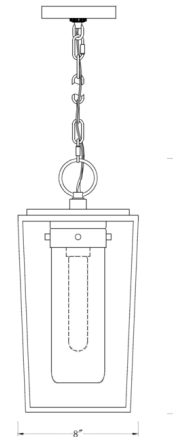

### Description

Aspire to lift the ambiance of an exterior space, choosing the Sheridan Outdoor Pendant to deliver sophisticated style. Crafted of steel, its linear open box frame shields a seedy glass cylinder shade, both of which withstand weather elements. Note: White Opal glass is only available with the 23 inch size. Clear Seedy glass is only available with the 17 inch size.

### Specifications

COLOR	Clear Seedy
BODY FINISH	Black
WATTAGE	17W
DIMMER	Standard 120V
DIMENSIONS	8"W x 17"H
BULB NOT INCLUDED	1 x A19/Medium (E26)/17W/120V LED
COUNTRY OF ORIGIN	China

CLICK TO VIEW PRODUCT