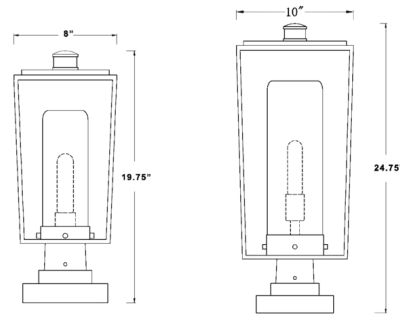

### Description

Charming updated village personality plays out in the design of the Sheridan outdoor square stepped pier mounted fixture, adding an artisanal source of lighting to a custom landscaped space or walkway. Illuminate in style with a cylinder shade made of glass and a contrasting open lantern-inspired frame formed of sleek steel. This fixture sits atop a squared, stacked base. Note: White Opal glass is only available in 24.8 inch size.

### Specifications

COLOR	White Opal
BODY FINISH	Black
WATTAGE	17W
DIMMER	Standard 120V
DIMENSIONS	10"W x 24.75"H
BULB NOT INCLUDED	1 x T10/Medium (E26)/17W/120V LED
OTHER BULB OPTIONS	1 x Edison Tube/Medium (E26)/120V LED
COUNTRY OF ORIGIN	China