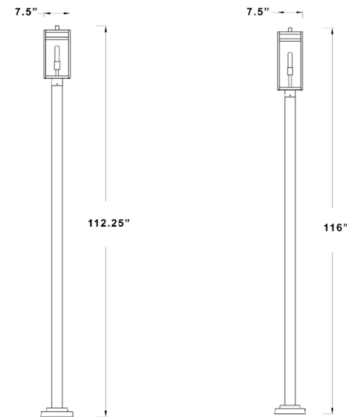

Lightology

lightology.com
866-954-4489
05-17-26

Project: _____

Company: _____

Location: _____ Fixture Type: _____

SPEC #: **ZLT1256986**

Approved On: _____ Approved By: _____

Nuri Outdoor Post Light with Square Post/Stepped Base By Z-Lite

Description

Embrace a slightly minimalist feel with intersecting linear elements in a fixture designed to update exterior spaces. The Nuri Outdoor Post Light with Square Post/Stepped Base blends a box-style frame and post made of black finish steel with clear glass panels and a slender bulb base, adding an endearing transitional look to a residential or commercial property.

Specifications

COLOR	Clear
BODY FINISH	Black
WATTAGE	17W
DIMMER	Standard 120V
DIMENSIONS	9.25"L x 9.25"W x 112.24"H
BULB NOT INCLUDED	1 x T10/Medium (E26)/17W/120V LED
OTHER BULB OPTIONS	1 x Edison Tube/Medium (E26)/120V LED
COUNTRY OF ORIGIN	China

Notes:

Shown in black / clear

CLICK TO VIEW PRODUCT