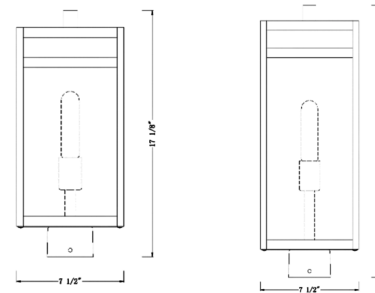

Description

The Nuri Outdoor Post Light with Square Fitter tops an existing post to refashion a contemporary exterior space with personality. Chic linear styling offers the geometric vibes of sheer modern aesthetics, adding an invigorating update to a residential or commercial property. Crafted of black finish steel, its box-like frame and slender bulb mount feature clear glass panels for an unobtrusive focus on definition. Note: Standard post is required, and sold separately below.

Shown in black / clear

Specifications

COLOR	Clear
BODY FINISH	Black
WATTAGE	17W
DIMMER	Standard 120V
DIMENSIONS	7.5\"L x 7.5\"W x 20.75\"H
BULB NOT INCLUDED	1 x T10/Medium (E26)/17W/120V LED
OTHER BULB OPTIONS	1 x T10/Medium (E26)/120V LED
COUNTRY OF ORIGIN	China