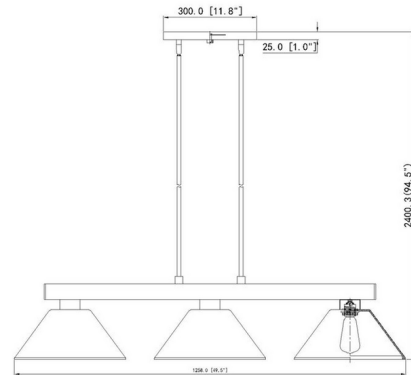

Lightology

lightology.com
866-954-4489
06-30-26

Project: _____

Company: _____

Location: _____ Fixture Type: _____

SPEC #: **ZLT1257004**

Approved On: _____ Approved By: _____

Cobalt Linear Glass Cone Shade Chandelier By Z-Lite

Description

Straight line inspired detailing defines this beautiful Cobalt Linear Cone Glass Chandelier. This Chandelier would be equally at home in the game room, or anywhere else in the house needing a touch of modern charm. Adjustable rods are included to ensure the perfect hanging height.

Shown in brushed nickel / white linen

Specifications

COLOR White Linen
BODY FINISH Brushed Nickel
WATTAGE 51W
DIMMER Standard 120V
DIMENSIONS 49.5\"L x 14.25\"W x 10.5\"H
BULB NOT INCLUDED 3 x A19/Medium (E26)/17W/120V LED
COUNTRY OF ORIGIN China

Technical Information

PRODUCT DIMENSIONS Downrods: One 3\", One 6\" and Six 12\" Included

CLICK TO VIEW PRODUCT

Notes: