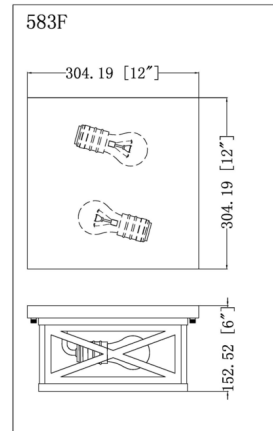

Lightology

lightology.com
866-954-4489
04-26-26

Project: _____

Company: _____

Location: _____ Fixture Type: _____

SPEC #: **ZLT1257013**

Approved On: _____ Approved By: _____

Brookside Outdoor Ceiling Light By Z-Lite

Description

Gear up for an energizing look in exterior spaces with this Brookside Outdoor Ceiling Light. Geometric vibes create a sleek look in a square aluminum cage-style housing with X-shaped accents over glass. Glowing light effects offer soft elegance to lift the mood in a covered patio, gazebo, or pool house.

Shown in black / clear seedy

Specifications

COLOR	Clear Seedy
BODY FINISH	Black
WATTAGE	18W
DIMMER	Standard 120V
DIMENSIONS	12"W x 6"H x 12"D
BULB NOT INCLUDED	2 x Edison ST-Shape/Medium (E26)/9W/120V LED
OTHER BULB OPTIONS	2 x A19/Medium (E26)/120V LED
COUNTRY OF ORIGIN	China