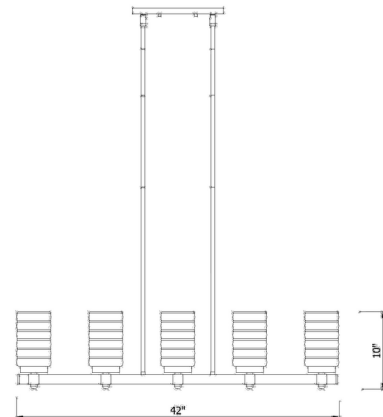

### Specifications

COLOR . . . . . Clear  
BODY FINISH . . . . . Ashen Bamboard  
WATTAGE . . . . . 45W  
DIMMER . . . . . Standard 120V  
DIMENSIONS . . . . . 42"L x 4.5"W x 10"H  
BULB NOT INCLUDED . . . . . 5 x T10/Medium (E26)/9W/120V LED  
COUNTRY OF ORIGIN . . . . . China

### Technical Information

PRODUCT DIMENSIONS . . . . . Downrods Included: 2-6", 4-12", and 8-24" Stems

Shown in ashen bamboard / clear

CLICK TO VIEW PRODUCT

Notes: