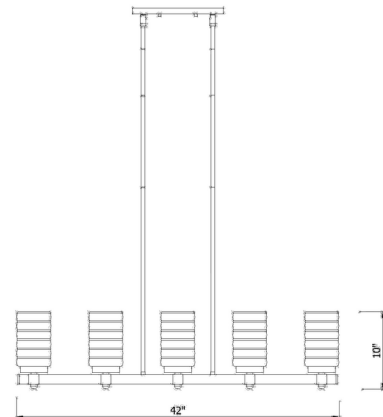

Description

Entertaining al fresco steps up its pace when fashionable decor elements come along for the ride. The Tahoe Outdoor Linear Chandelier creates a cluster of charming jar-like clear cylindrical shades, arranged evenly over mounts, a frame, and accents made of steel. Silhouetting reflects a clean minimal motif with industrial influence. Suitable for outdoor covered areas. Compatible with sloped ceilings.

Specifications

COLOR	Clear
BODY FINISH	Ashen Bamboard
WATTAGE	45W
DIMMER	Standard 120V
DIMENSIONS	42"L x 4.5"W x 10"H
BULB NOT INCLUDED	5 x T10/Medium (E26)/9W/120V LED
COUNTRY OF ORIGIN	China

Technical Information

PRODUCT DIMENSIONS Downrods Included: 2-6", 4-12", and 8-24" Stems

Shown in ashen bamboard / clear

CLICK TO VIEW PRODUCT

Notes: