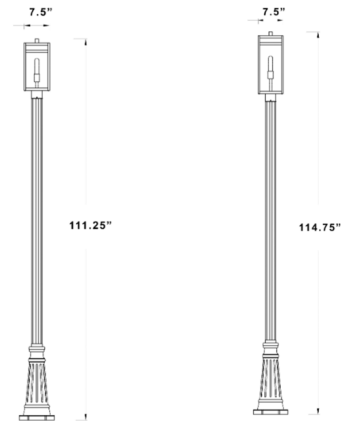

Lightology

lightology.com
866-954-4489
05-24-26

Project: _____
Company: _____
Location: _____ Fixture Type: _____
SPEC #: **ZLT1257030**
Approved On: _____ Approved By: _____

Nuri Outdoor Post Light with Round Post/Hexagon Base By Z-Lite

Description

A romantic tapered base plays against the crisp, contemporary design of a box-style top, making the Nuri Outdoor Post Light with Round Post/Hexagon Base a great find. Add pizzazz and versatility to any space with this light blending a frame and post made of black finish steel and glass panels that give a glimpse of charm in a slender bulb base.

Specifications

COLOR	Clear
BODY FINISH	Black
WATTAGE	17W
DIMMER	Standard 120V
DIMENSIONS	10"L x 10"W x 111.74"H
BULB NOT INCLUDED	1 x T10/Medium (E26)/17W/120V LED
OTHER BULB OPTIONS	1 x Edison Tube/Medium (E26)/120V LED
COUNTRY OF ORIGIN	China

Shown in black / clear

CLICK TO VIEW PRODUCT

Notes: