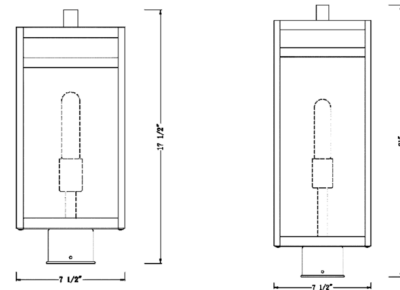

Description

This modern Nuri Outdoor Post Light with Round Fitter offers a crisp geometric design with linear accents in a frame made of steel. Clear glass panels give way to a full view of a charming slender bulb base. Note: Standard post is required, and sold separately below.

Shown in black / clear

Specifications

COLOR	Clear
BODY FINISH	Black
WATTAGE	17W
DIMMER	Standard 120V
DIMENSIONS	7.5\"L x 7.5\"W x 21\"H
BULB NOT INCLUDED	1 x T10/Medium (E26)/17W/120V LED
OTHER BULB OPTIONS	1 x T10/Medium (E26)/120V LED
COUNTRY OF ORIGIN	China