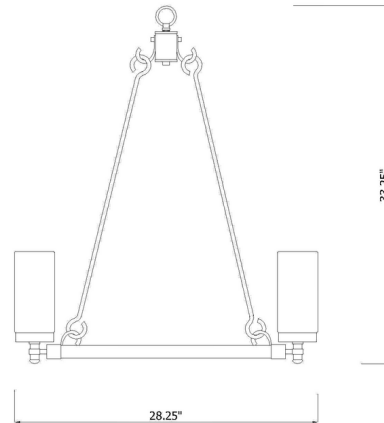

Shown in matte black / clear seedy

Specifications

COLOR	Clear Seedy
BODY FINISH	Matte Black
WATTAGE	54W
DIMMER	Standard 120V
DIMENSIONS	27.5"W x 31"H x 27.5"D
BULB NOT INCLUDED	6 x B10/Candelabra (E12)/9W/120V LED
COUNTRY OF ORIGIN	China